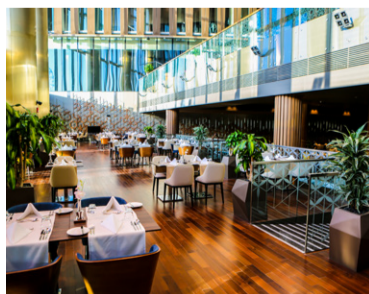

# ALL-IN DINE AROUND PACKAGE

**Guests booking an ALL-IN Dine Around package can enjoy dine around options in following Restaurants & Bars.**

### Vista Lounge

\*\*Vista Lounge is attached to the Turquoise Restaurant.