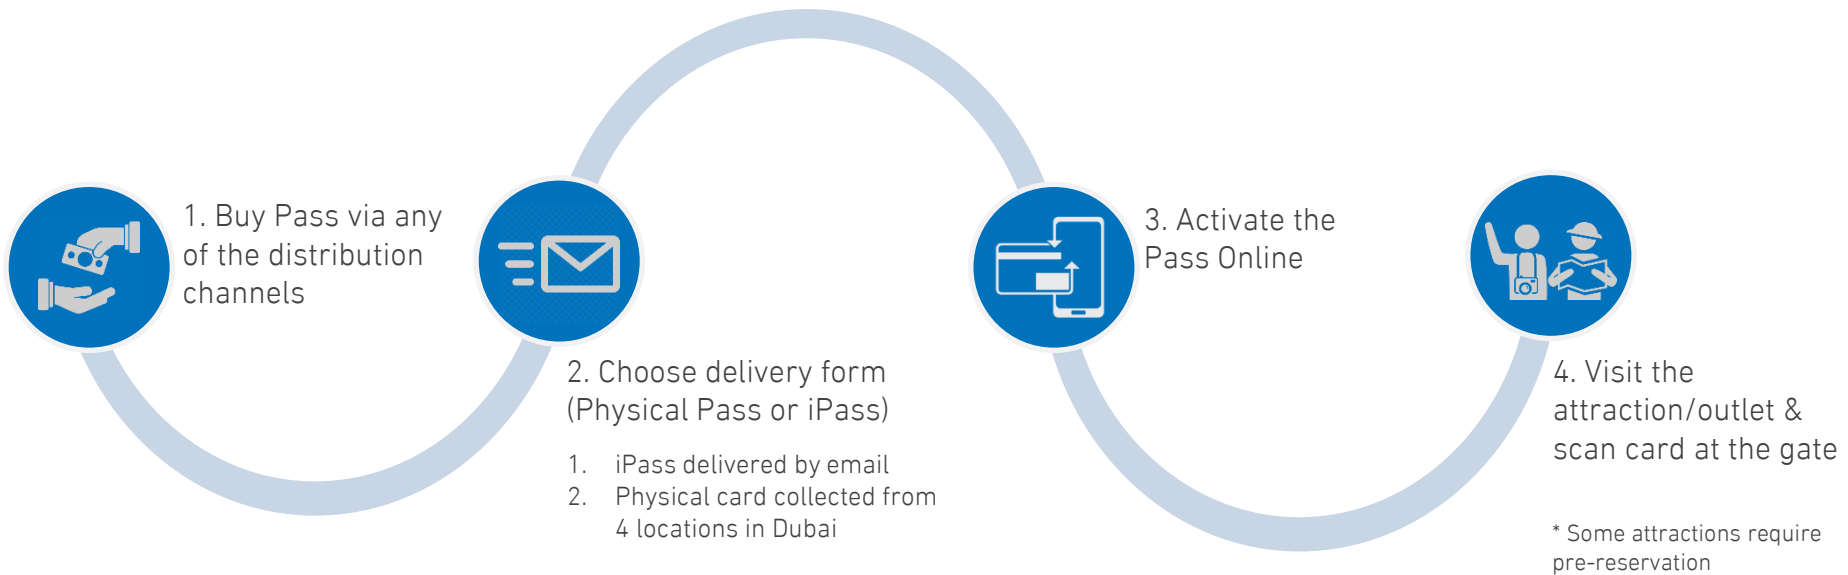

INCLUDED DINING OUTLETS

No.	Lunch / Dinner (Buffet – Set 2/3 Course Meal excluding Bev.)	Location
1	800 Degree Pizzeria	Mall of the emirates, Meaisem City Centre, Deira City Centre , Burjuman Centre, Marina Dubai Park, DPR
2	Al Bayt (lunch/dinner/afternoon tea)	Palace Downtown
3	Asado	Palace Downtown
4	Asha's Indian	Wafi Mall
5	Biella – Italian	Wafi Mall
6	Boulevard Kitchen	Manzil Downtown
7	Carter's	Wafi Mall
8	Ewaan	Palace Downtown
9	Kaleidoscope	Atlantis the Palm
10	Katana	Katana
11	La Tablita	Hyatt Regency Creek Heights
12	Makan	Roda Al Bustan
13	Market 24	Hyatt Regency Creek Heights
14	Mazina	Address Dubai Marina
15	Na3Na3	The Address Dubai Mall
16	Sean Conolly at Dubai Opera	Dubai Opera
17	Seville's – Spanish Restaurant	Wafi Mall
18	Spice Valley	IMG
19	Sufra	Hyatt Regency Creek Heights
20	Thai chi – Thai & Chinese Cuisine	Wafi Mall
21	The Restaurant	Address Boulevard

CUSTOMER JOURNEY

Fast Track access